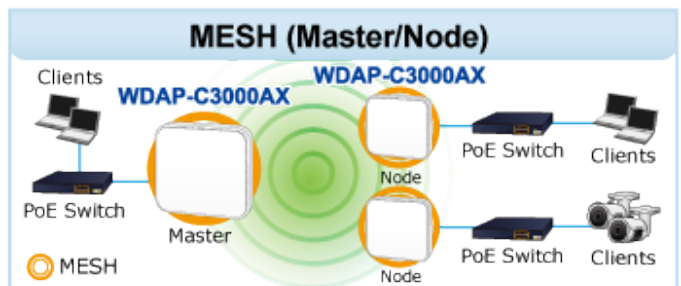

5GHz 802.11ax 2.4GHz 802.11ax

Home Dashboard for Wi-Fi Status