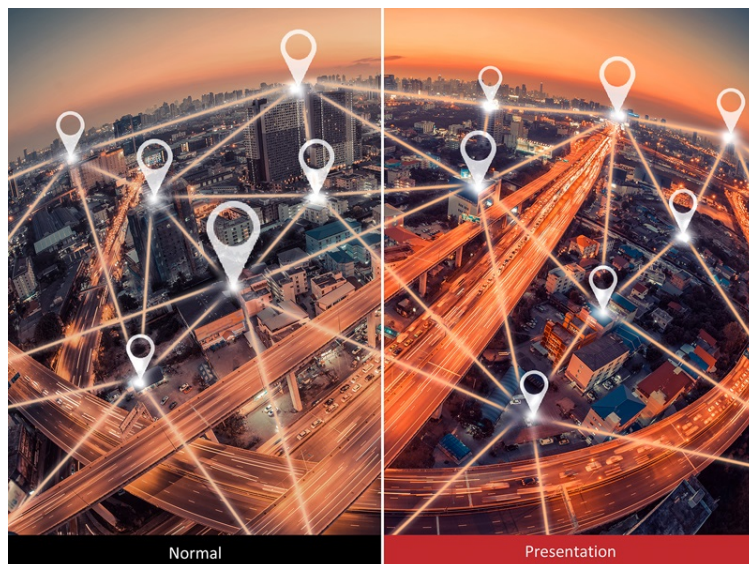

Projektor ViewSonic PA503S nabízí dvojici režimů pro delší životnost lampy a úsporu energie. V případě, že je projektor zapnut, ale není připojen ke zdroji obrazu, automaticky se přepne do **režimu Eco nebo SuperEco**.

The image is a composite advertisement for the ViewSonic PA503S projector. At the top, there is a stopwatch icon with the text "Time's up" and "BEEP" in large red letters, next to a small image of the projector. Below this, a projector screen displays a close-up of a garden with several green plants and white labels with alphanumeric codes (e.g., 2G, 2H, 2D, 2F). A woman in a white shirt and black skirt is standing to the right of the screen, pointing at one of the plants. Below the screen, the projector is shown in a room setting with chairs around a table. A large blue circular arrow graphic surrounds the text "15,000 Hours". At the bottom left, there are two icons: a lightbulb labeled "Eco" and a lightbulb labeled "SuperEco".

Vyberte si jeden z **5 přednastavených režimů**, které jsou plně optimalizovány pro nejrůznější typy projekcí. Podporují například vylepšený jas, parametry pro prezentace, foto režim, filmový režim nebo vyvážený standard. **Pokročilé funkce**